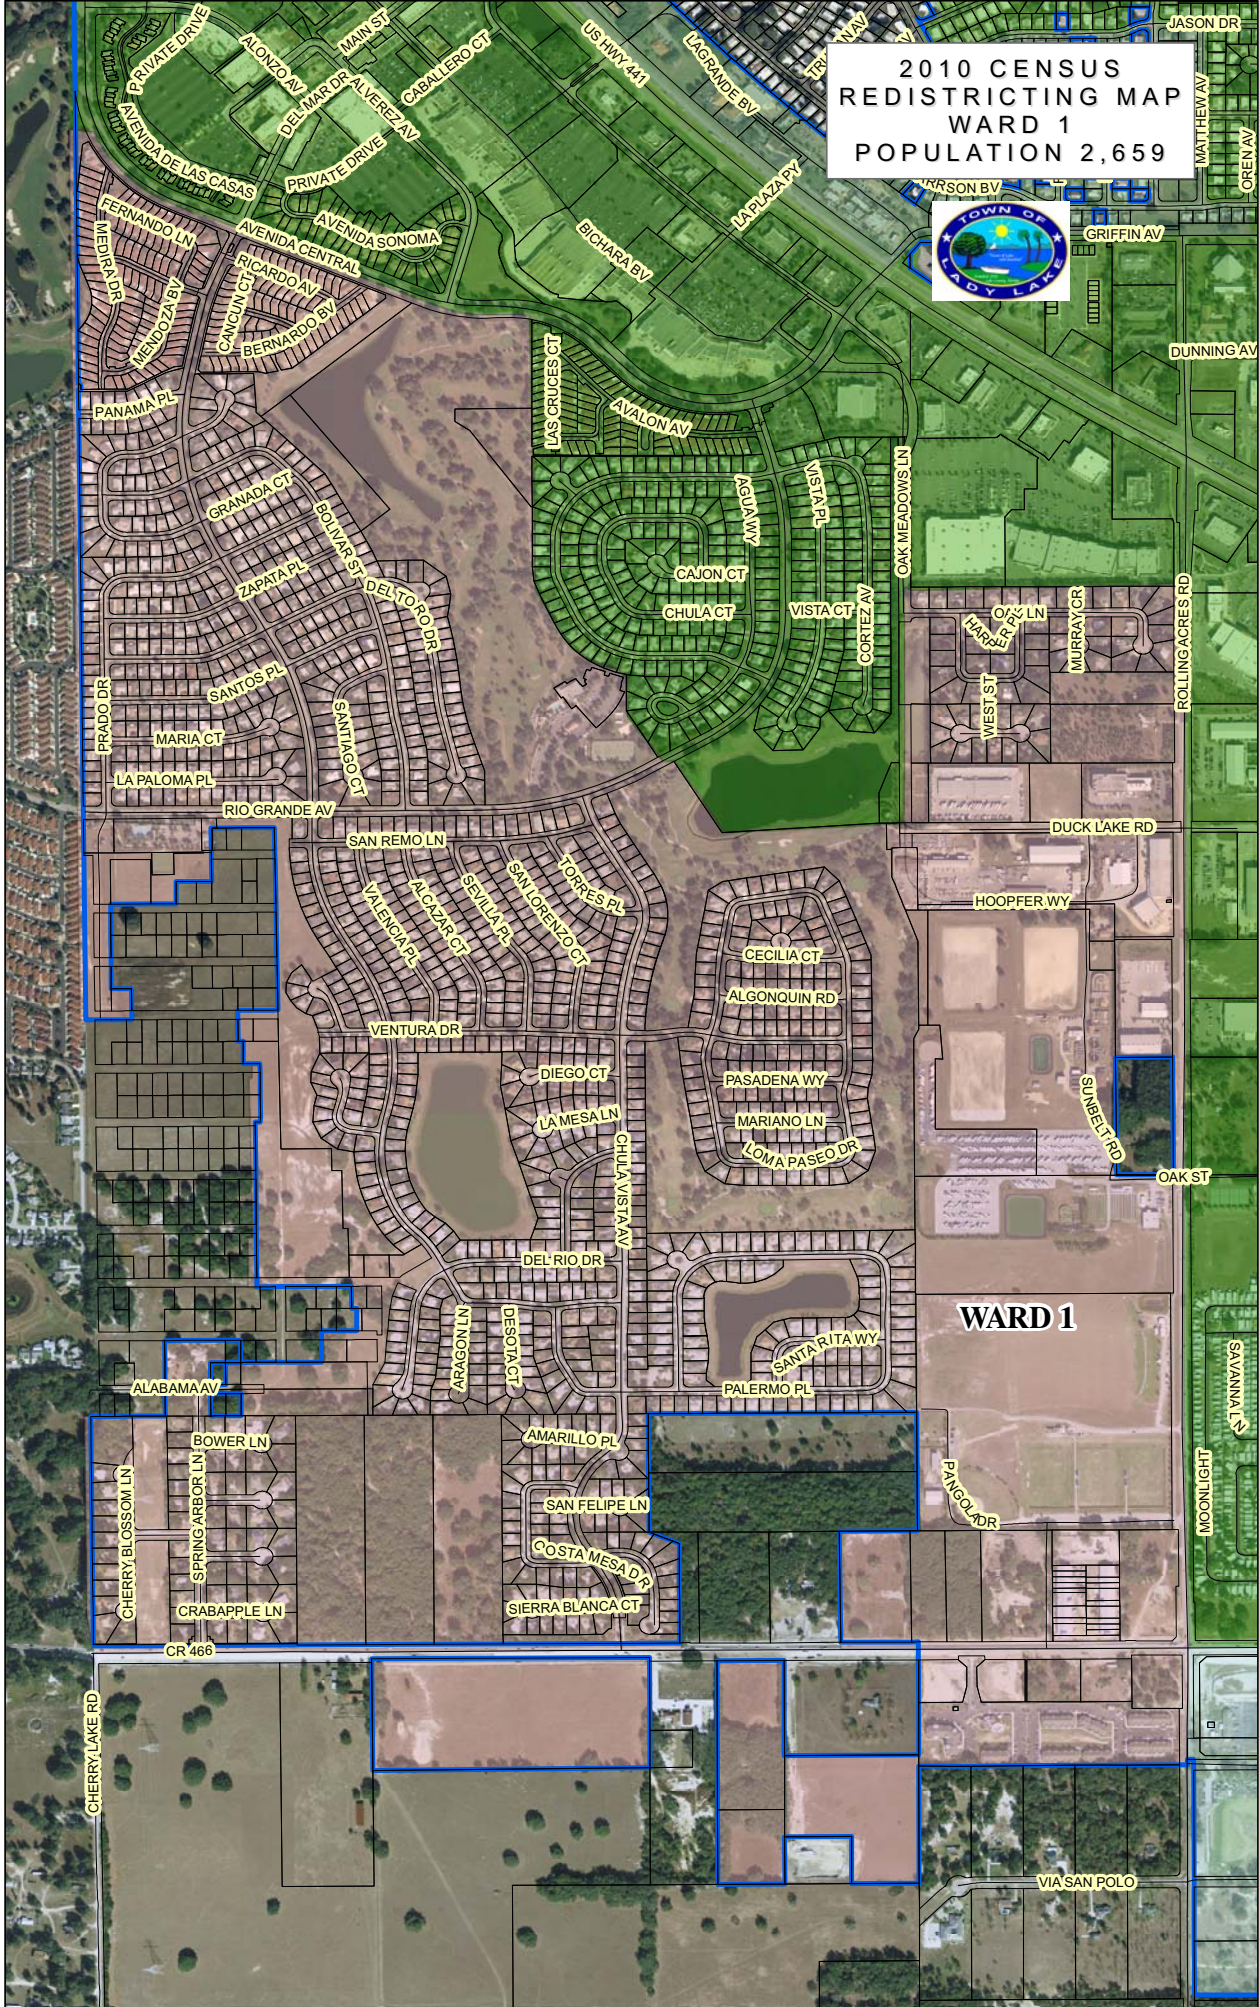

2010 CENSUS
REDISTRICTING MAP
WARD 1
POPULATION 2,659

WARD 1

CHERRY LAKE RD

CR 466

VIA SAN POLO